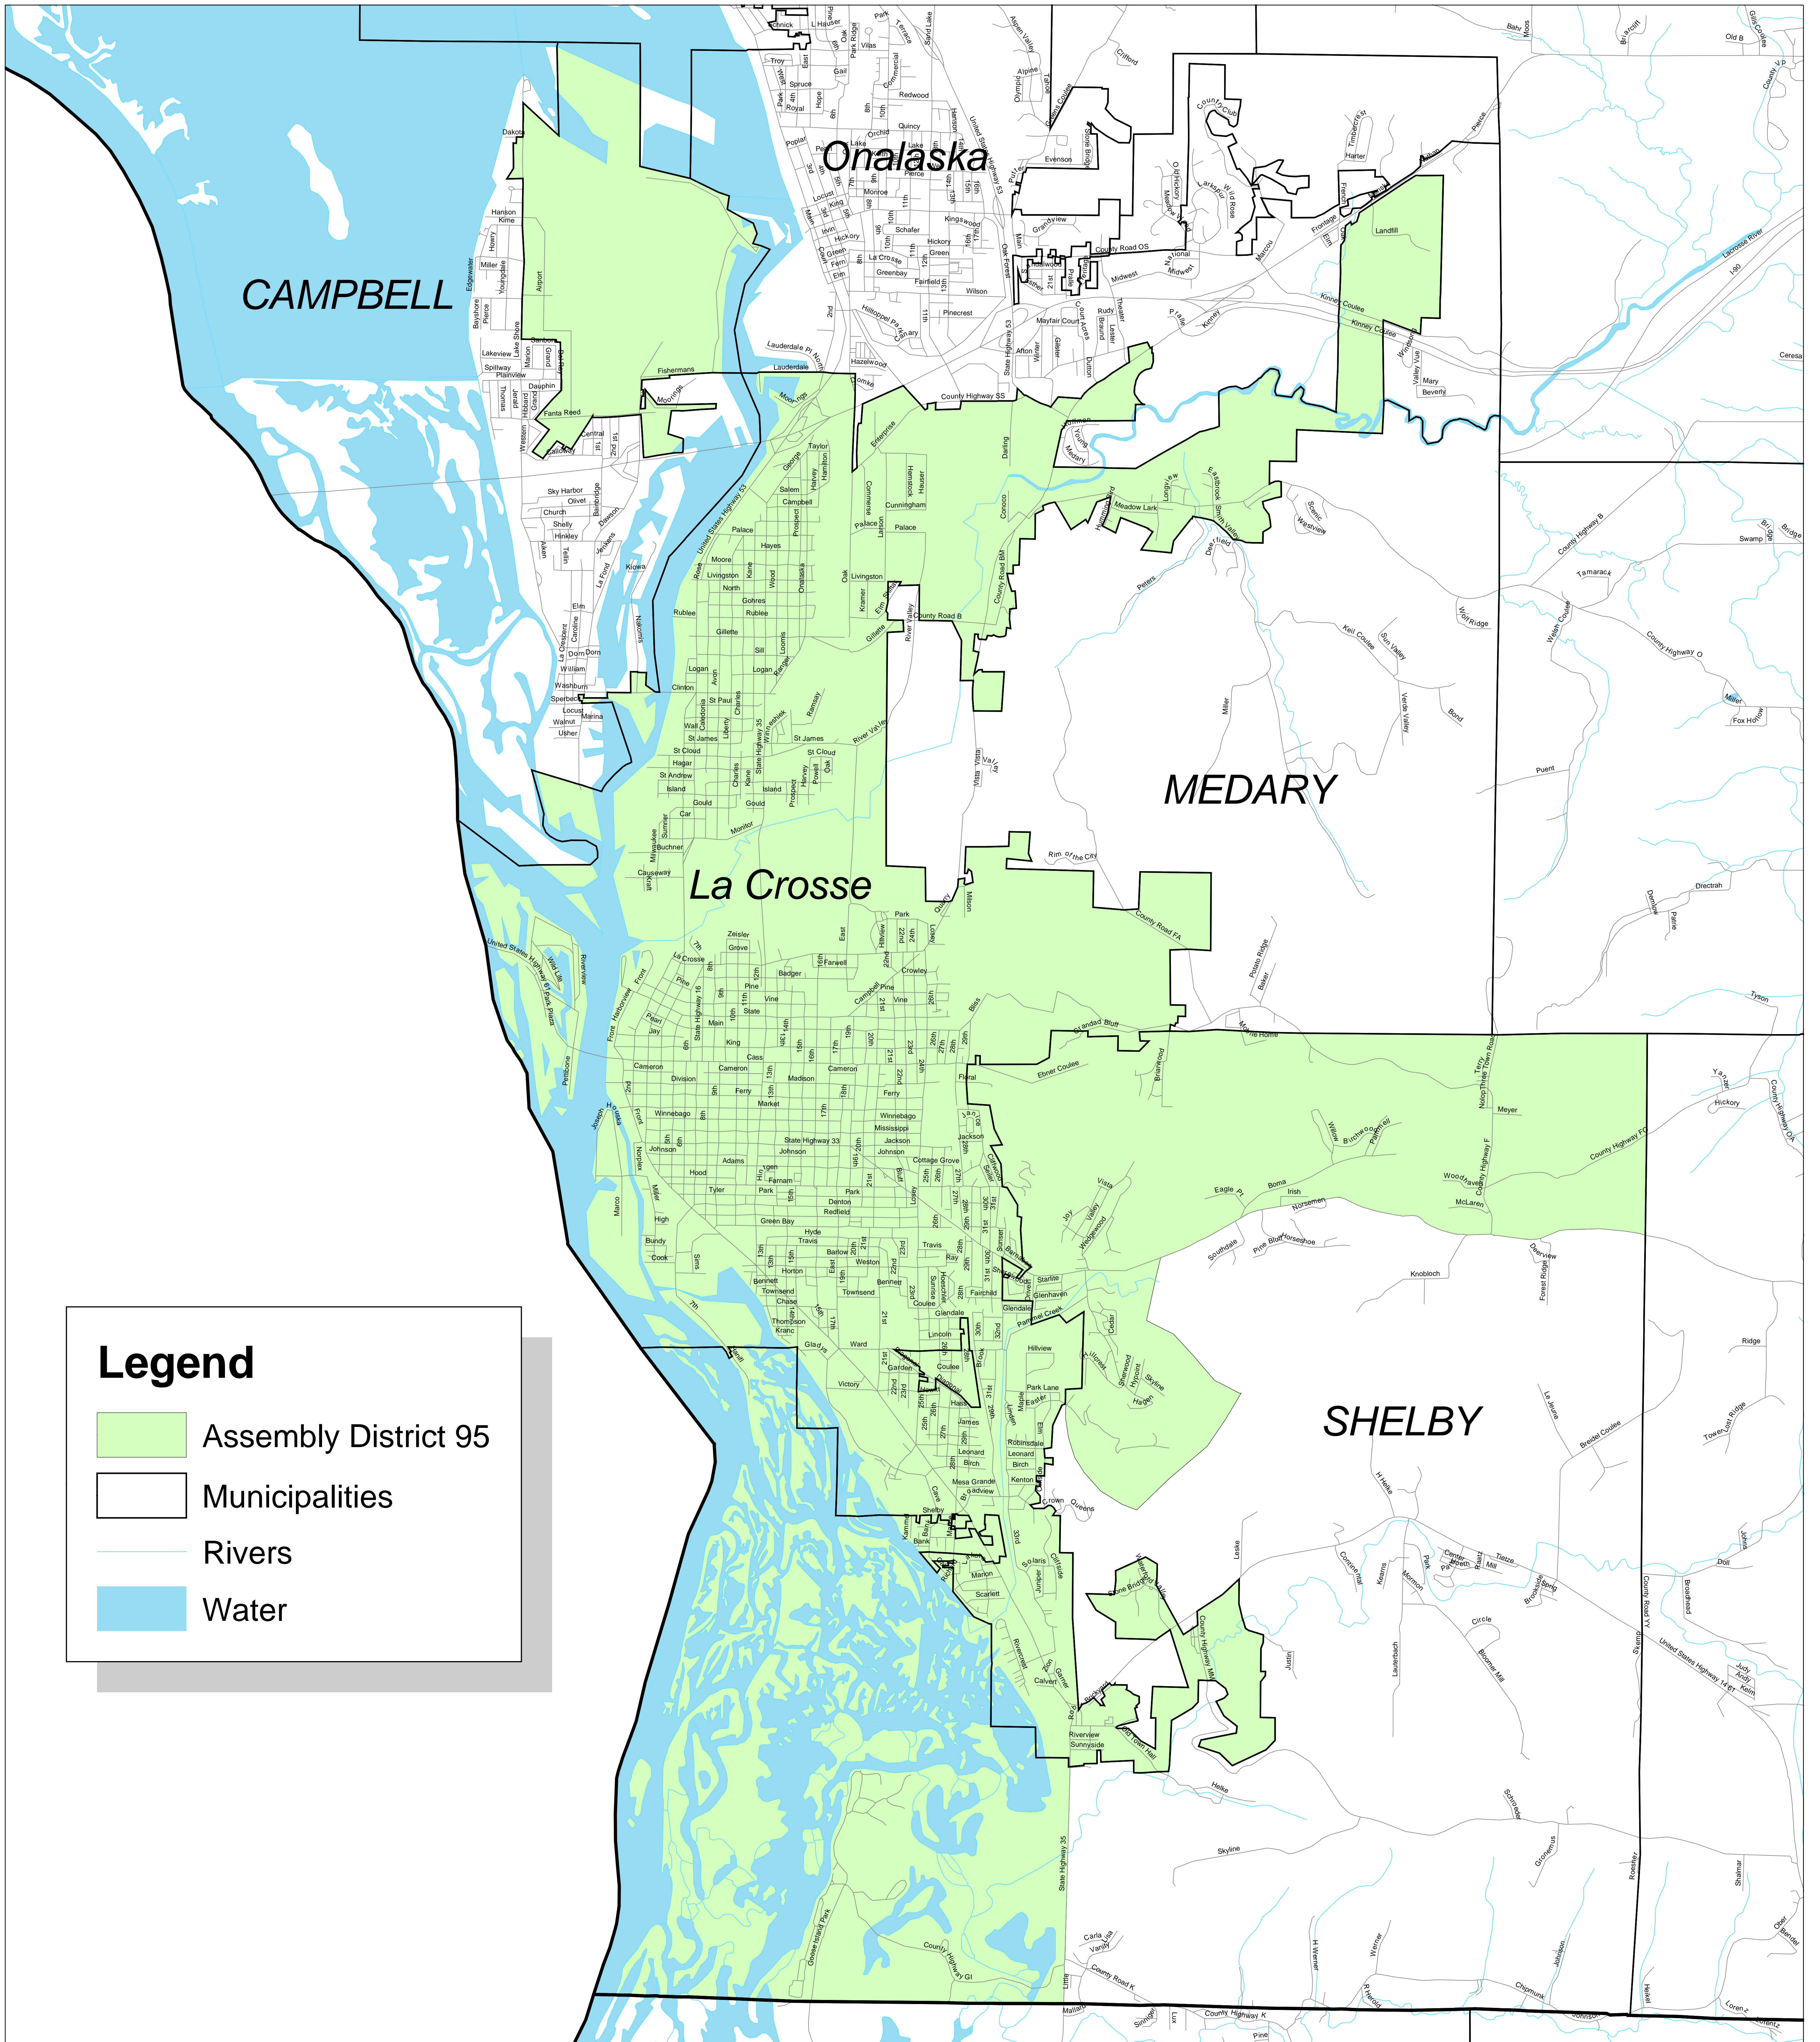

# ASSEMBLY DISTRICT 95

## Legend

- Assembly District 95
- Municipalities
- Rivers
- Water